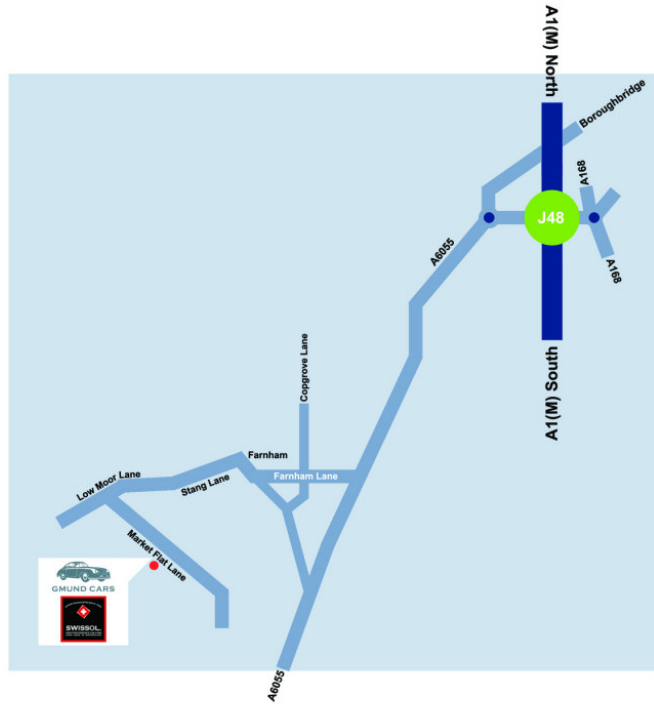

GMUND CARS

Gmund Cars/ Swissol GB
Unit 14
Nidd Valley Business Park
Lingerfield
Knaresborough
North Yorkshire
HG5 9JA
Tel: 01432 797989
Fax: 01423 797989
www.gmundcars.com
www.swissol.co.uk

From the North, follow the A1(M) South, leaving at Junction 48 and straight ahead onto A6055 direction Knaresborough. Turn right onto Farnham Lane just past the Hexagon Garage on your left and the General Tarlton on your right. Continue on this road through the village of Farnham onto Stang Lane/Low Moor Lane. Continue for approx 3/4 of a mile. Turn immediately left past a Junior School onto Market Flat Lane. Follow the road up the hill for approx 400 yards and turn right into Nidd Valley Business Park. We are straight ahead on the right hand side - Unit 14.

From the South, follow the A1(M) North, leave at Junction 47 and straight onto A59 direction Harrogate/ Knaresborough. Proceed through Knaresborough Town Centre down the High Street to a set of Traffic Lights/ T junction at the bottom of the hill. Turn right onto the A6055 towards Boroughbridge. Continue on this road for approx 450 yards until you see the Picadilly Fiat/Alfa Romeo garage, turn left immediately before the garage onto Greengate Lane. Follow this road through SCRIVEN and onto Market Flat Lane, continue straight on into Lingerfield, turning left into Nidd Valley Business Park. We are straight ahead on the right hand side - Unit 14.