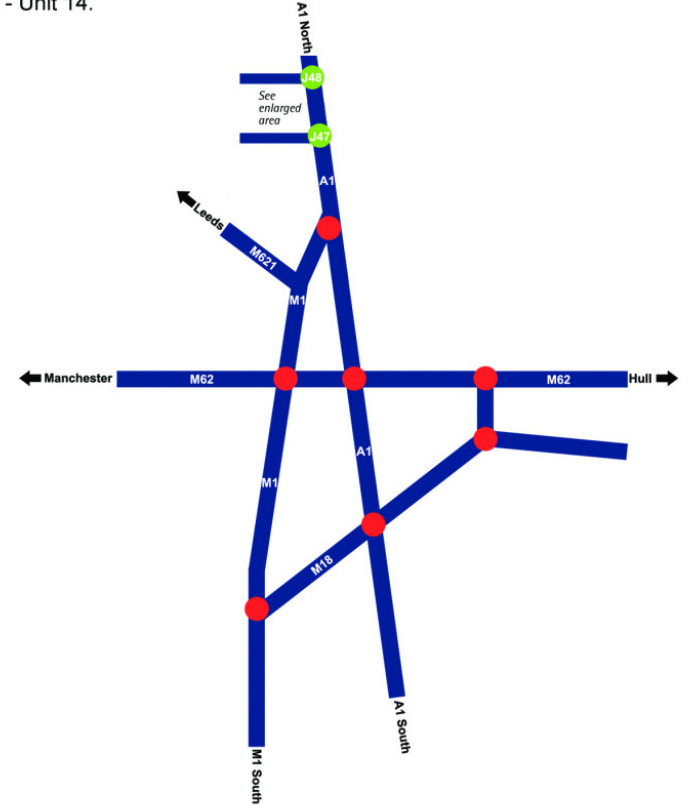

GMUND CARS

Gmund Cars/ Swissol GB
Unit 14
Nidd Valley Business Park
Lingerfield
Knaresborough
North Yorkshire
HG5 9JA
Tel: 01432 797989
Fax: 01423 797989
www.gmundcars.com
www.swissol.co.uk

From the North, follow the A1(M) South, leaving at Junction 48 and straight ahead onto A6055 direction Knaresborough. Turn right onto Farnham Lane just past the Hexagon Garage on your left and the General Tarlton on your right. Continue on this road through the village of Farnham onto Stang Lane/Low Moor Lane. Continue for approx 3/4 of a mile. Turn immediately left past a Junior School onto Market Flat Lane. Follow the road up the hill for approx 400 yards and turn right into Nidd Valley Business Park. We are straight ahead on the right hand side - Unit 14.

From the South, follow the A1(M) North, leave at Junction 47 and straight onto A59 direction Harrogate/ Knaresborough. Proceed through Knaresborough Town Centre down the High Street to a set of Traffic Lights/ T junction at the bottom of the hill. Turn right onto the A6055 towards Boroughbridge. Continue on this road for approx 450 yards until you see the Picadilly Fiat/Alfa Romeo garage, turn left immediately before the garage onto Greengate Lane. Follow this road through SCRIVEN and onto Market Flat Lane, continue straight on into Lingerfield, turning left into Nidd Valley Business Park. We are straight ahead on the right hand side - Unit 14.